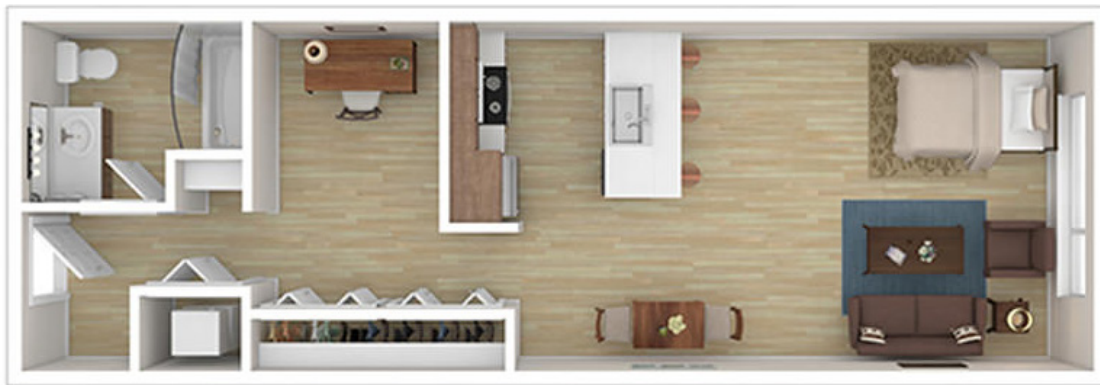

STUDIO A

STUDIO / 1 BATH

617 - 644

SQ. FT.

Janus
APARTMENTS

121 NW 85th Street | Seattle, WA 98117

www.janusapartments.com

Floor plans are artist's rendering. All dimensions are approximate. Actual product and specifications may vary in dimension or detail. Not all features are available in every apartment. Prices and availability are subject to change. Please see a representative for details.