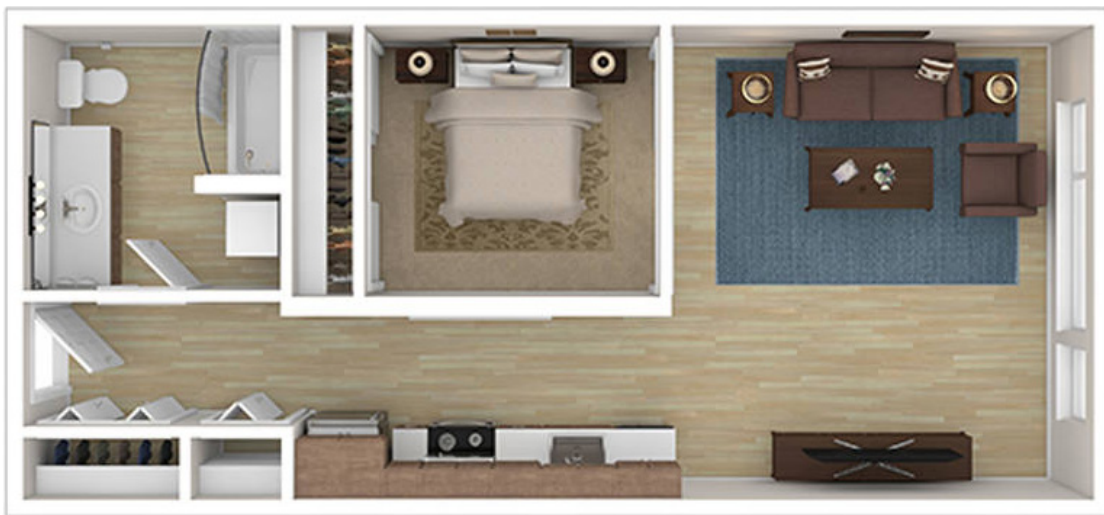

# OPEN ONE A

STUDIO / 1 BATH

# 602 - 753

SQ. FT.

**Janus**  
APARTMENTS

121 NW 85th Street | Seattle, WA 98117

[www.janusapartments.com](http://www.janusapartments.com)

Floor plans are artist's rendering. All dimensions are approximate. Actual product and specifications may vary in dimension or detail. Not all features are available in every apartment. Prices and availability are subject to change. Please see a representative for details.